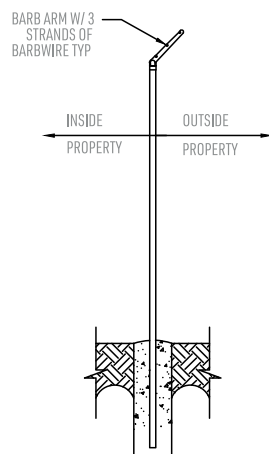

A-A SECTION