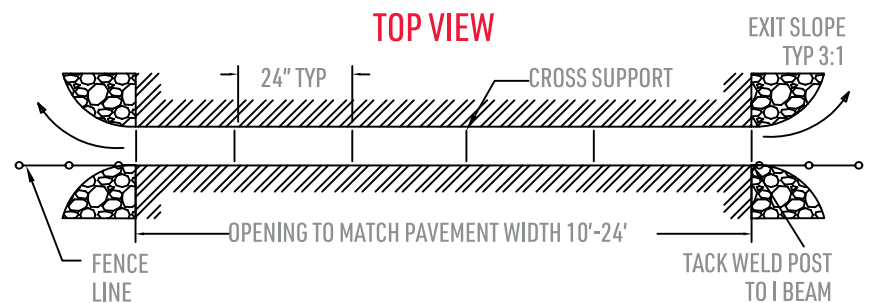

TORTOISE GUARDS

Tortoise guards are designed to safely guide and protect tortoise movement across developed areas.

PROVEN PERFORMANCE

- Successfully installed throughout the Moapa Valley
- Designed for durability in harsh desert environments

NOTES

- Beams are connected using solid rod
- Escape ramps must not exceed a 3:1 slope and be oriented in the direction of tortoise travel
- Maintain 2-inch vertical clearance between guard bottom and upper cross support
- Designed to integrate with fence line and surrounding grade conditions