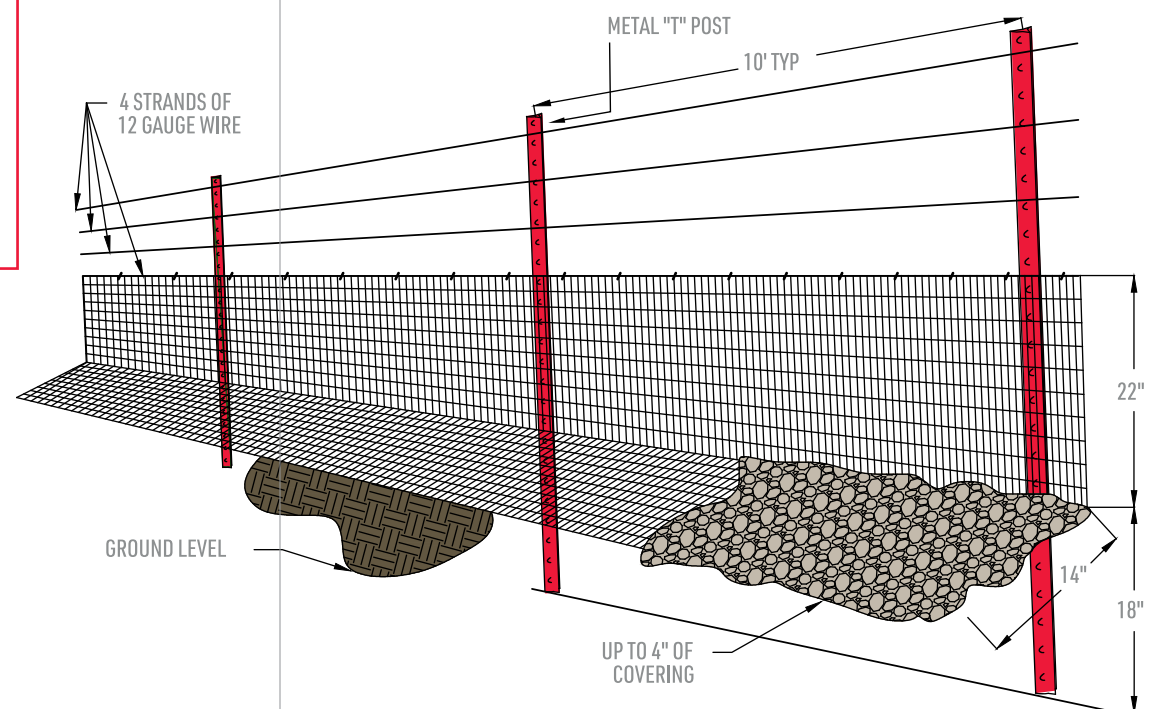

TORTOISE FENCING INSTALLATION

- Temporary and permanent tortoise fencing is available
- Designed with three strands of smooth wire on top to provide extra security and visibility
- Maintenance and repair services available where applicable

ENVIRONMENTAL COORDINATION

- Installed in coordination with biologists and monitors to ensure a safe and protected environment throughout installation
- Clearing and grubbing of fence line available

TORTOISE FENCING SYSTEMS

NOTES

- Ensure the fence height above ground level is no less than 22 inches
- Ensure there is 0 to 2 inch ground clearance at the base
- Ensure the bottom portion of the fence is lying on the ground, and is pointed in the direction of the desert tortoise habitat
- Cover the portion of the fence that is flush with the ground with cobble (rocks), placed to a vertical thickness of up to 4 inches

NOTES

- Beams are connected using solid rod
- Escape ramps must not exceed a 3:1 slope and be oriented in the direction of tortoise travel
- Maintain 2-inch vertical clearance between guard bottom and upper cross support
- Designed to integrate with fence line and surrounding grade conditions