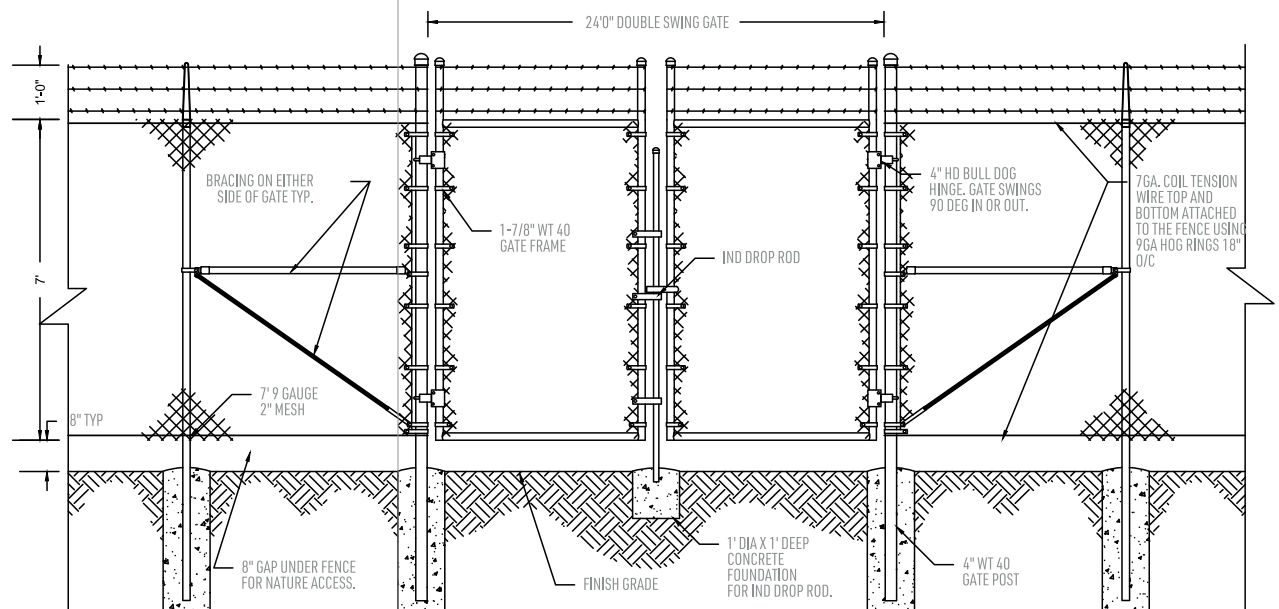

NOTES

- Beams are connected using solid rod
- Escape ramps must not exceed a 3:1 slope and be oriented in the direction of tortoise travel
- Maintain 2-inch vertical clearance between guard bottom and upper cross support
- Designed to integrate with fence line and surrounding grade conditions

SECURITY FENCING

- All designs can be modified to include gates and access controls.
- We provide installation and maintenance of gate operators.
- We can include grounding of any fence installation.
- Custom fence heights are available.

TYP FENCE ELEVATION

A-A SECTION

TYP GATE ENTRY

NOTES

- Gates will have hold backs
- The fence will be tied to post
- This detail is not intended for screen or slats
- All hardware/fittings are galvanized after manufacturing