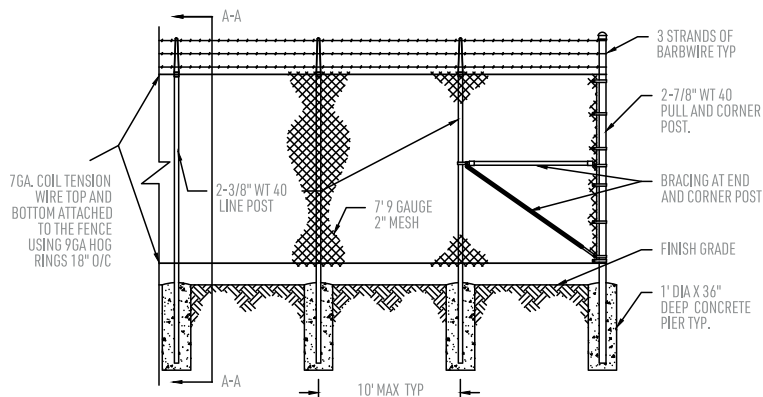

SECURITY FENCING SYSTEMS

Fencing Specialist has been installing security fencing in Nevada for over forty years. We can accommodate requests for most security requirements, including the installation of surveillance systems.

SECURITY FENCING

- All designs can be modified to include gates and access controls.
- We provide installation and maintenance of gate operators.
- We can include grounding of any fence installation.
- Custom fence heights are available.

TYP FENCE ELEVATION