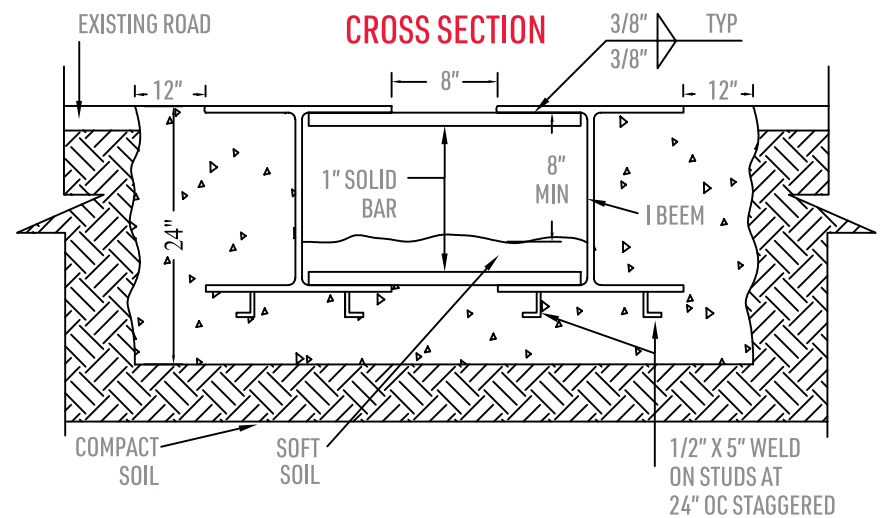

NOTES

- Ensure the fence height above ground level is no less than 22 inches
- Ensure there is 0 to 2 inch ground clearance at the base
- Ensure the bottom portion of the fence is lying on the ground, and is pointed in the direction of the desert tortoise habitat
- Cover the portion of the fence that is flush with the ground with cobble (rocks), placed to a vertical thickness of up to 4 inches

NOTES

- Beams are connected using solid rod
- Escape ramps must not exceed a 3:1 slope and be oriented in the direction of tortoise travel
- Maintain 2-inch vertical clearance between guard bottom and upper cross support
- Designed to integrate with fence line and surrounding grade conditions